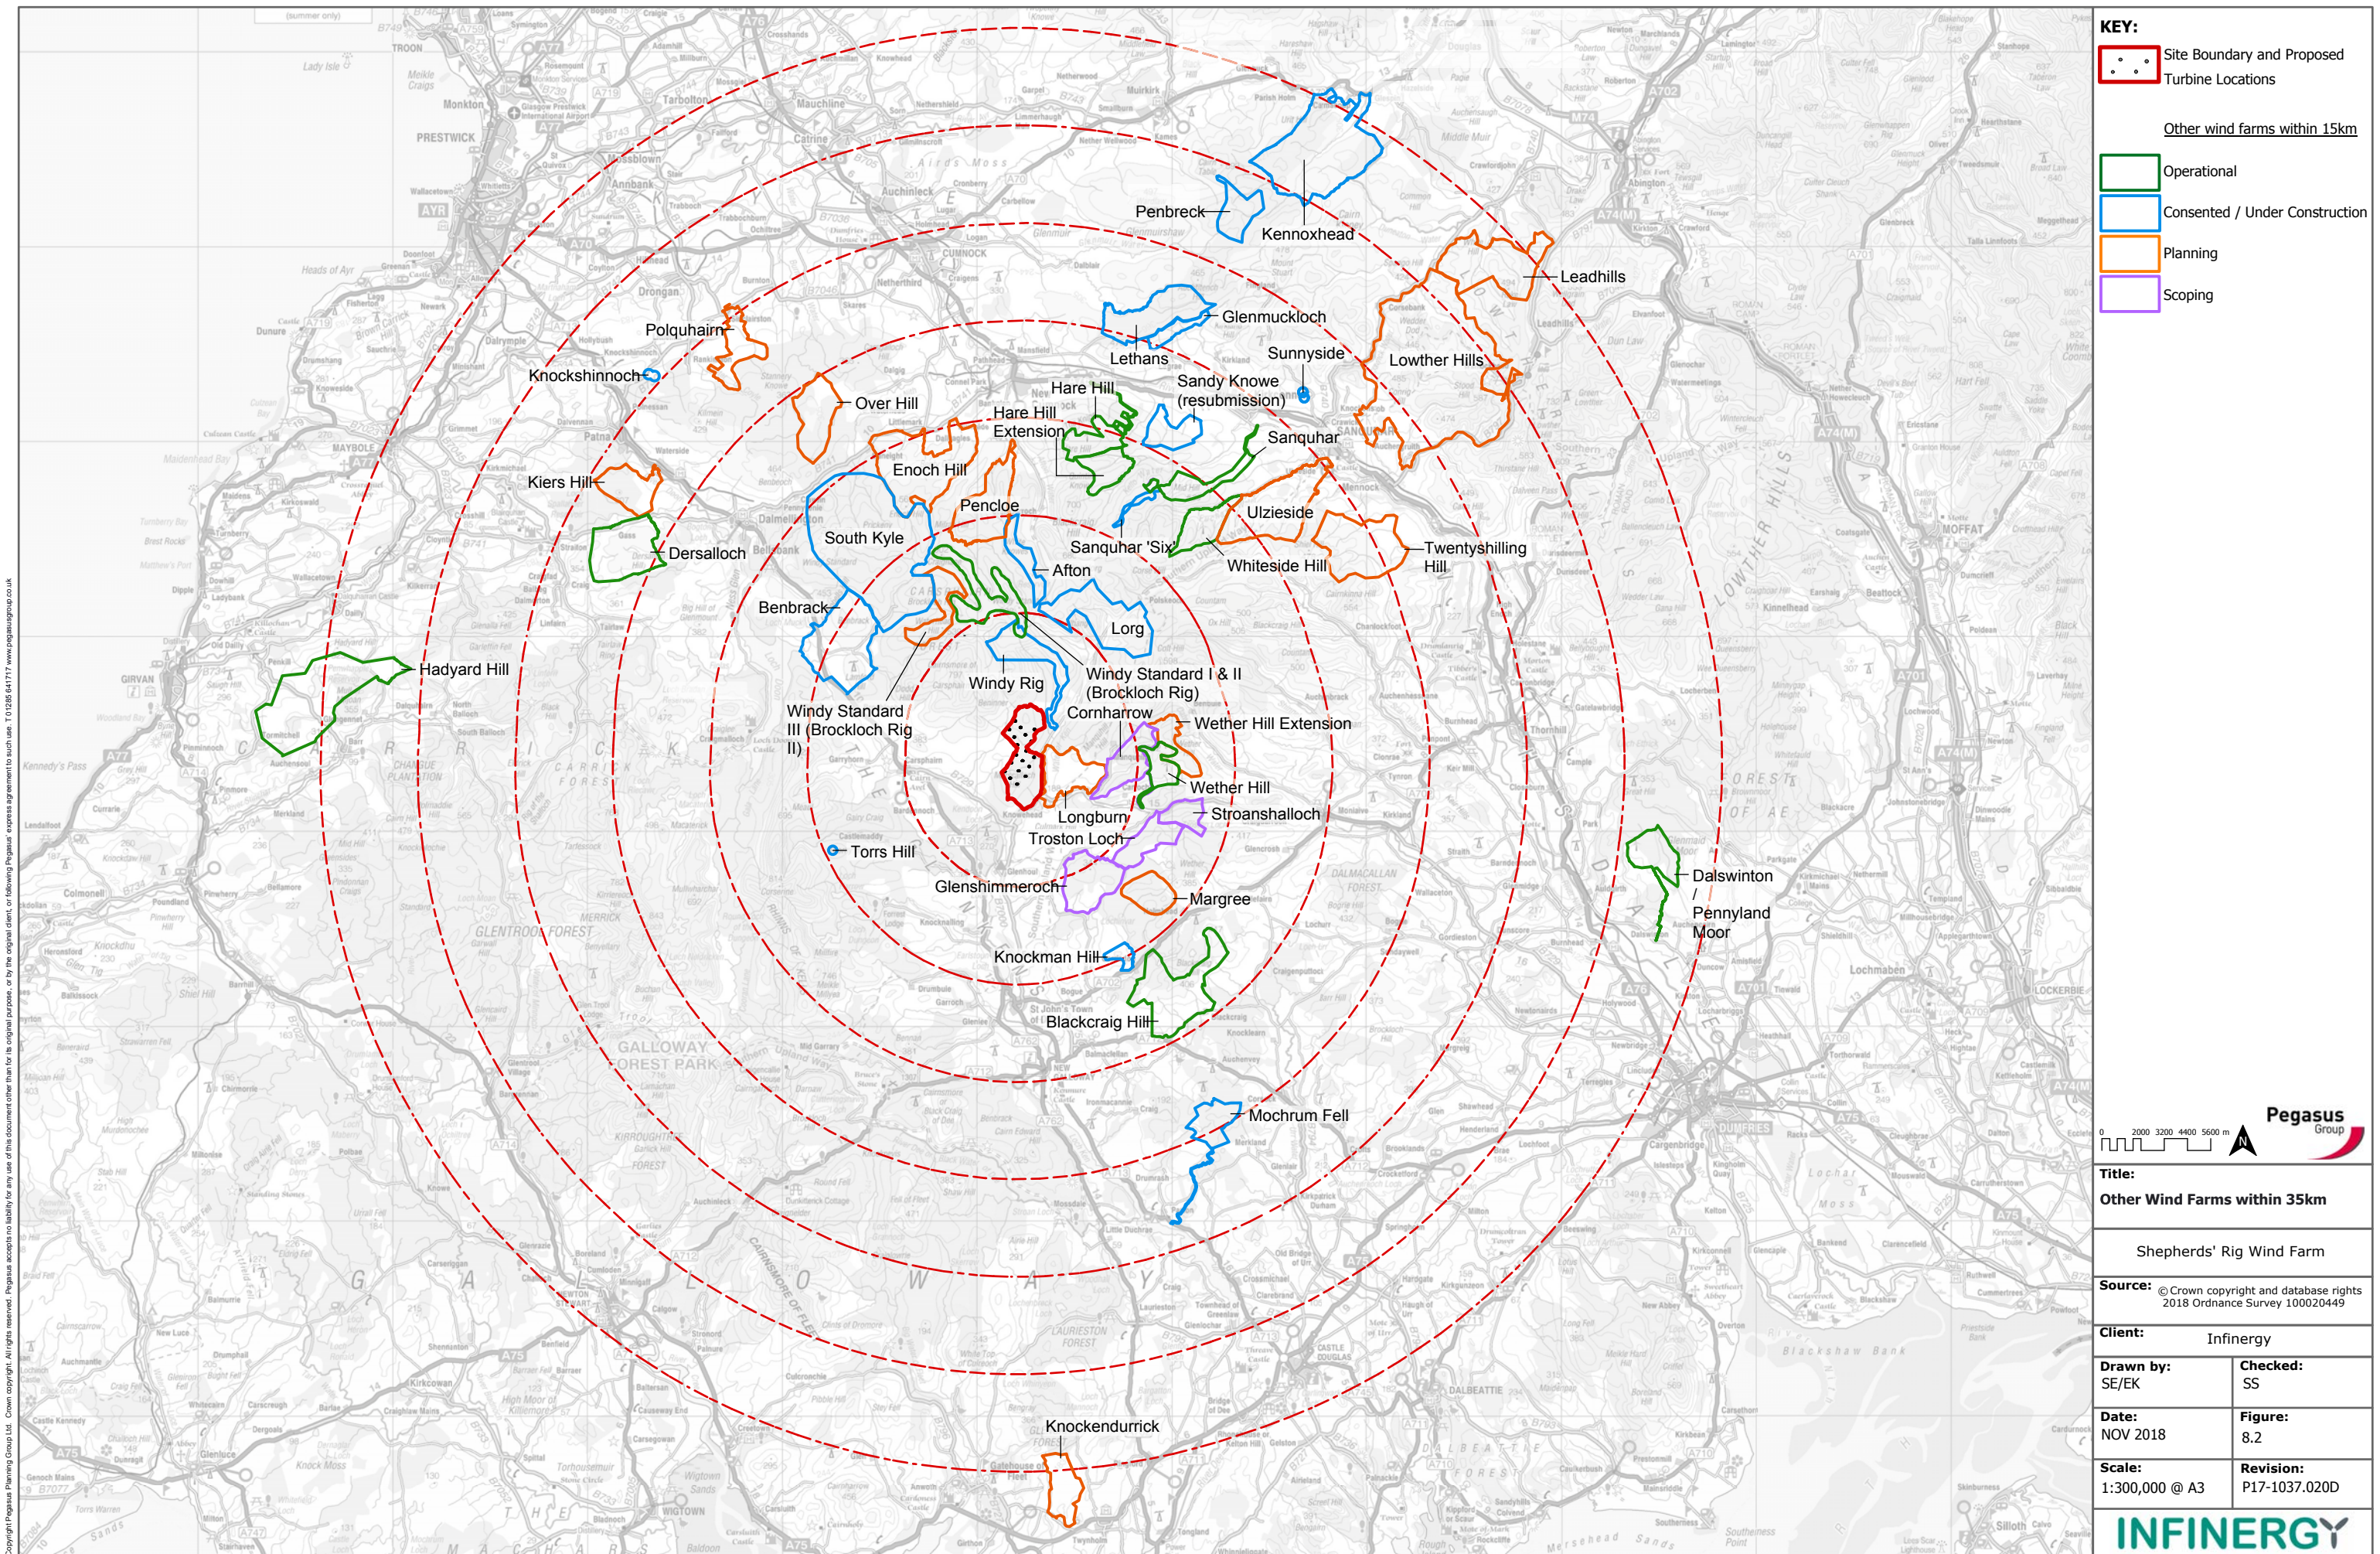

Figure 8.2 Other Wind Farms within 35 km

KEY:

- Site Boundary and Proposed
- Turbine Locations

Other wind farms within 15km

- Operational
- Consented / Under Construction
- Planning
- Scoping

	
<p>Title: Other Wind Farms within 35km</p>	
<p>Shepherds' Rig Wind Farm</p>	
<p>Source: © Crown copyright and database rights 2018 Ordnance Survey 100020449</p>	
<p>Client: Infinergy</p>	
<p>Drawn by: SE/EK</p>	<p>Checked: SS</p>
<p>Date: NOV 2018</p>	<p>Figure: 8.2</p>
<p>Scale: 1:300,000 @ A3</p>	<p>Revision: P17-1037.020D</p>
